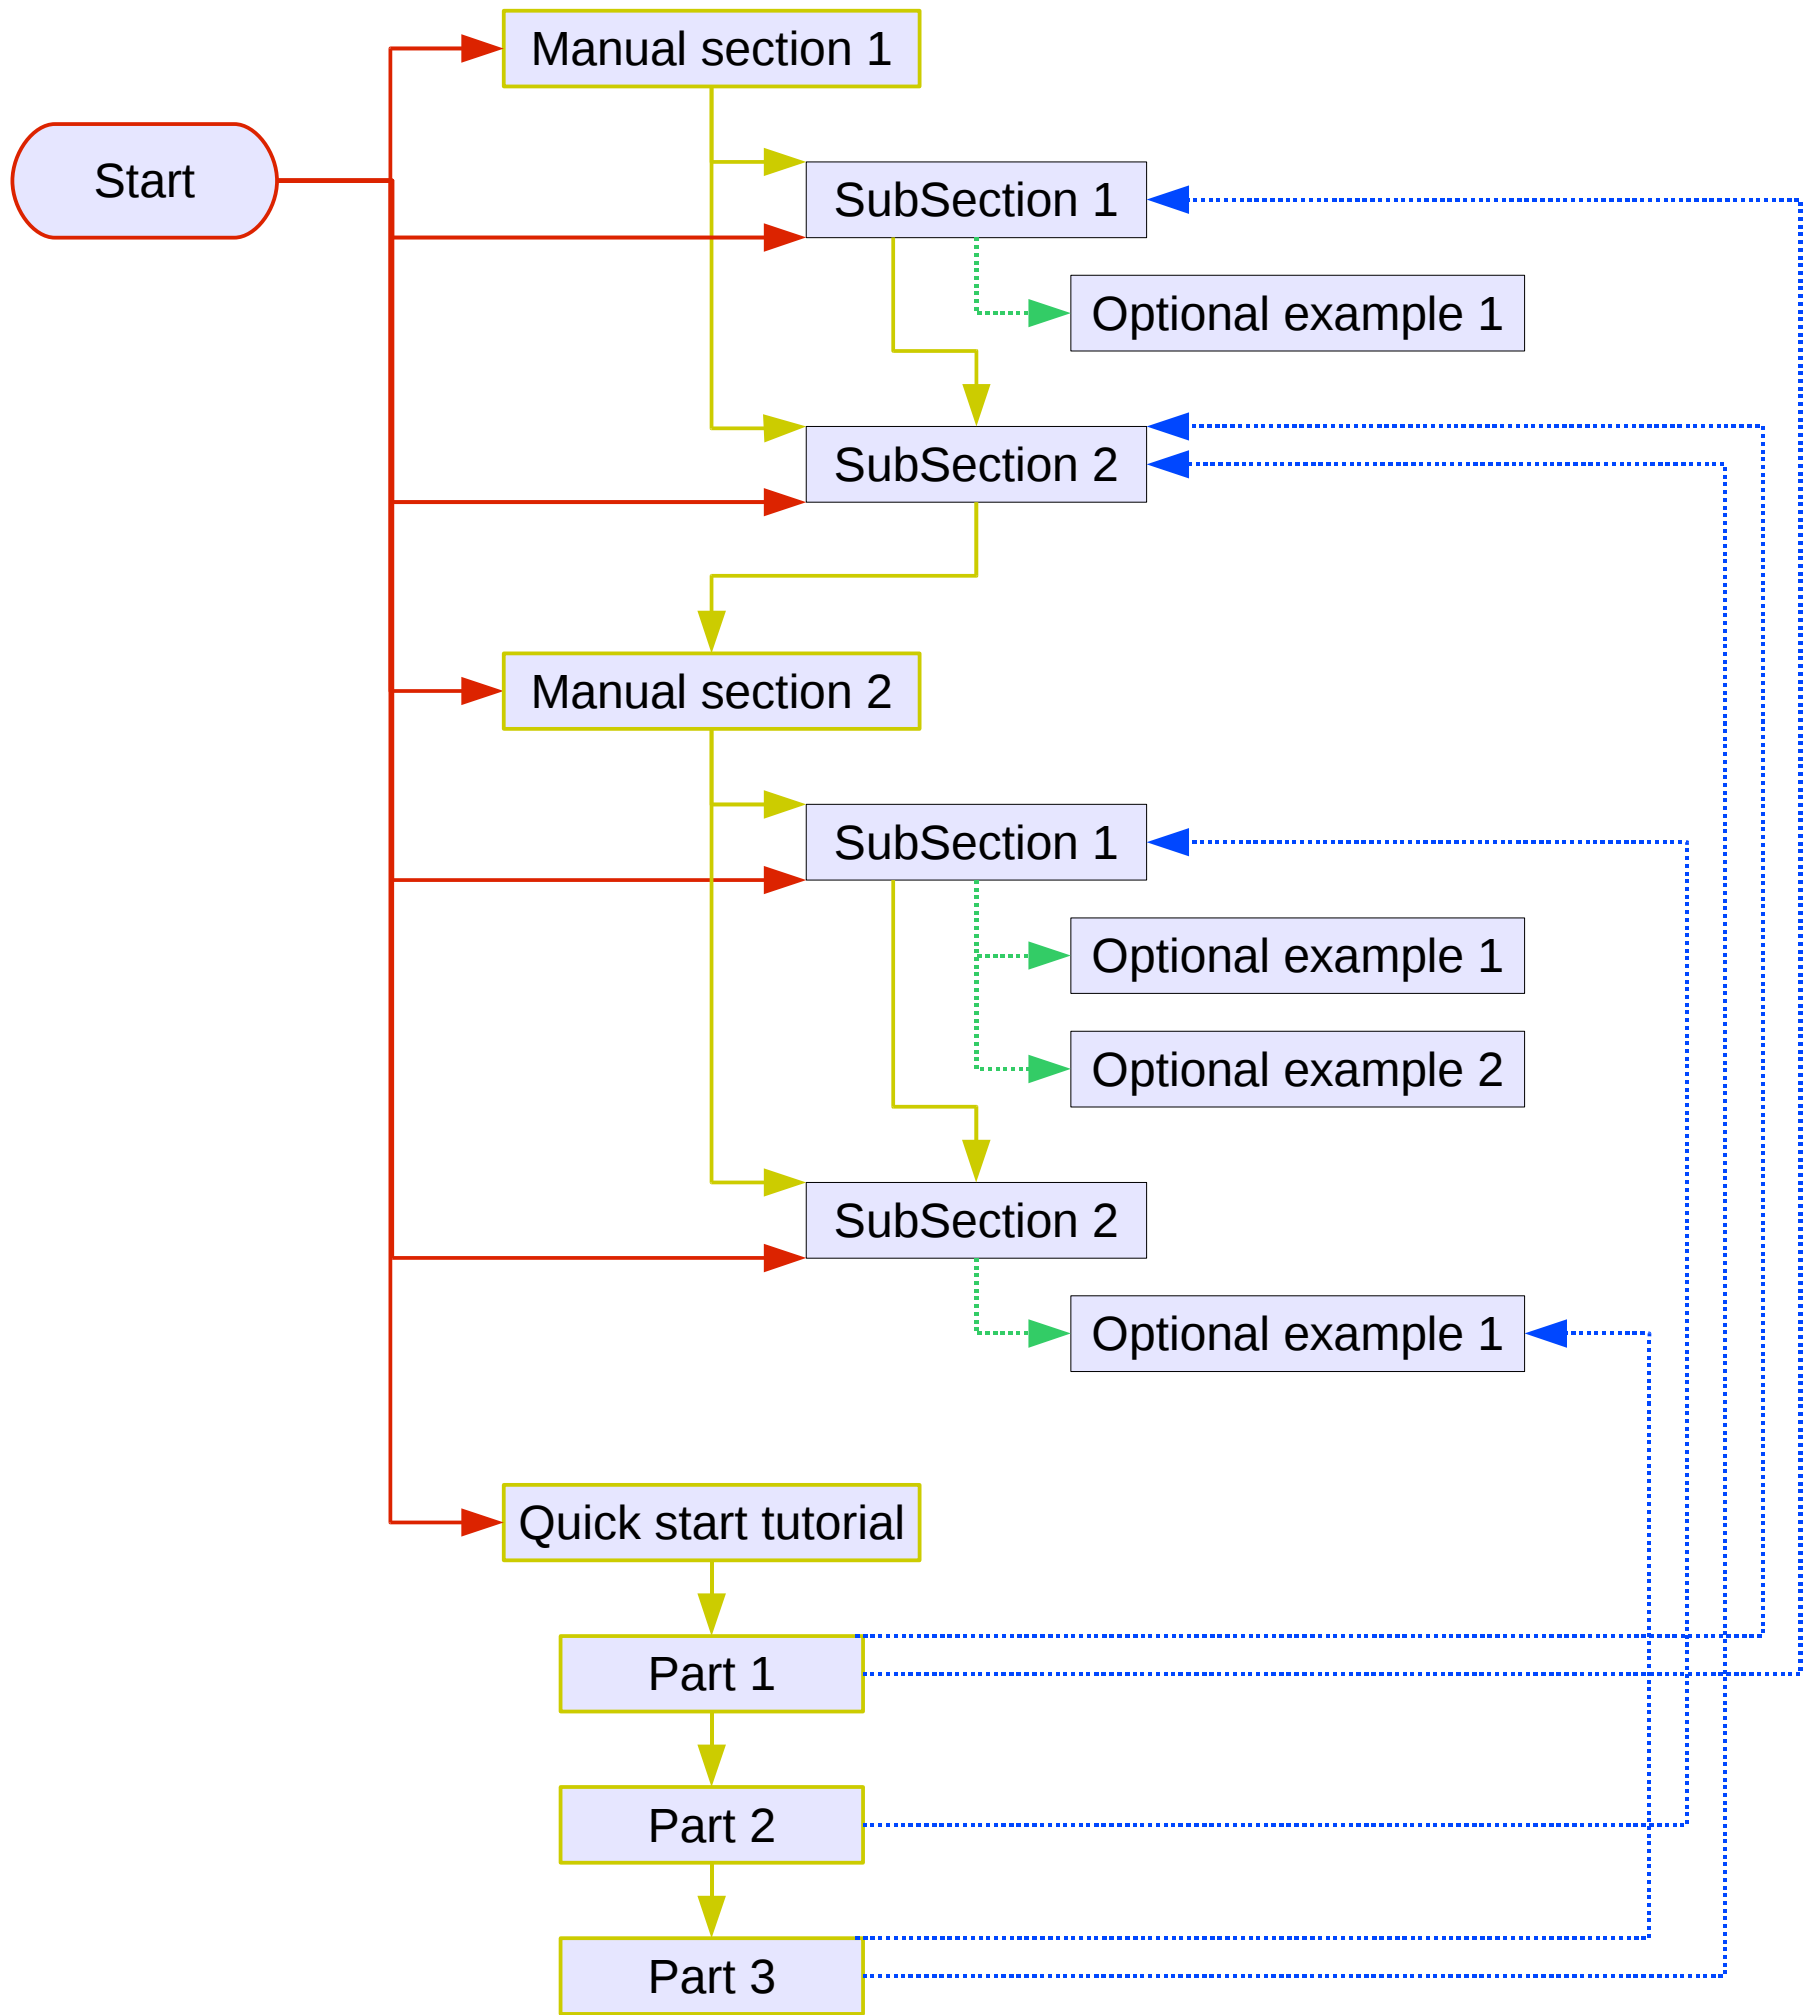

SilverStripe User Help – Flowchart

 - main flow

 - reference